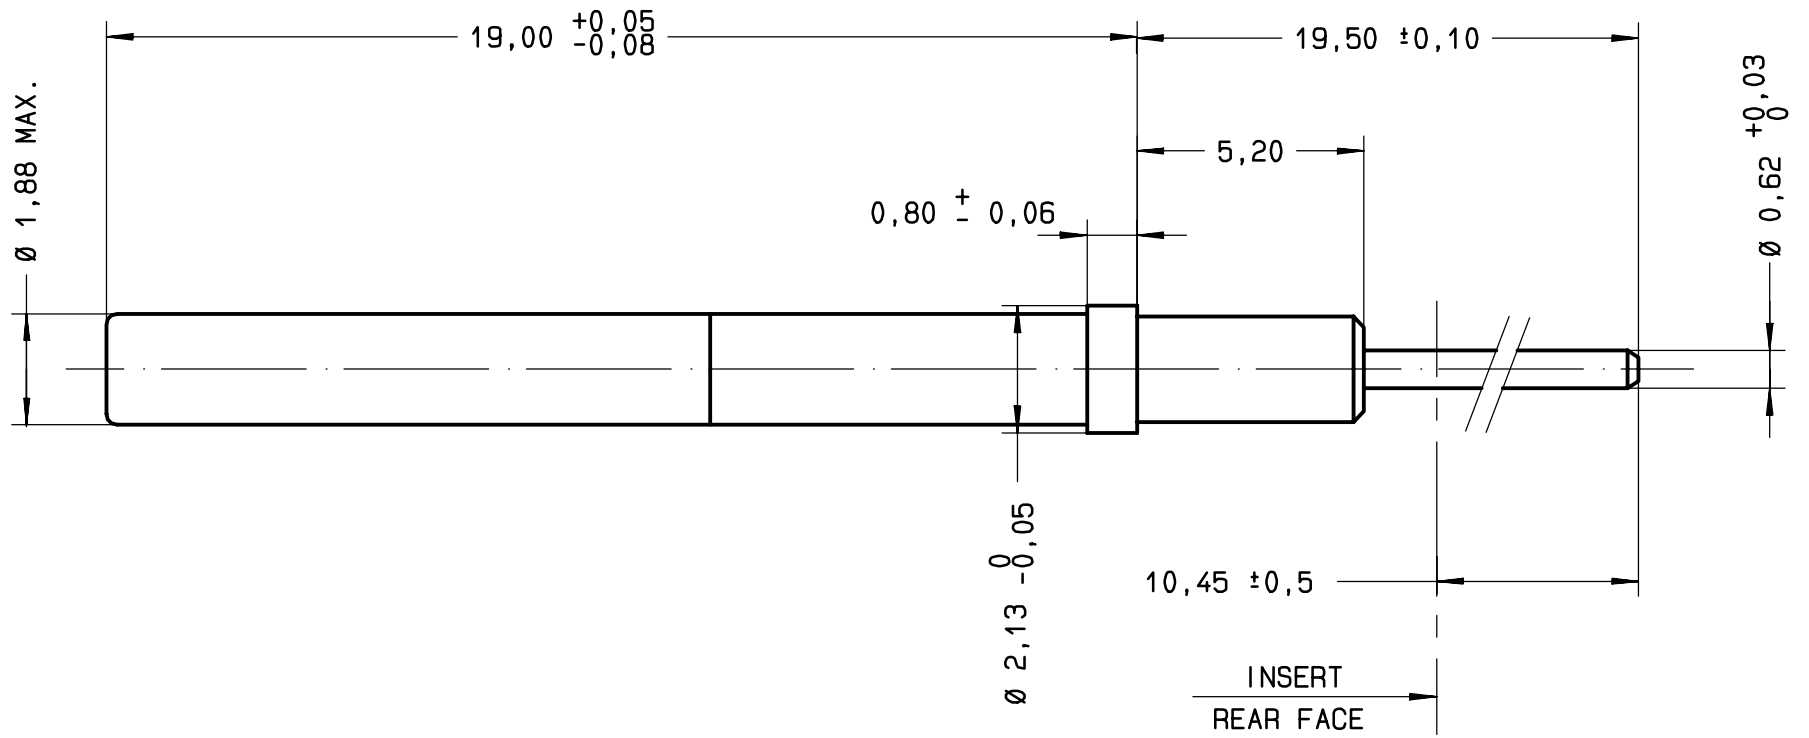

Series
MPX

SIZE 20 PC-POST SOCKET CONTACT
REAR RELEASE , REAR REMOVABLE
/

Issue:
29/07/96

Page
1 / 1

MATERIAL AND FINISHES :

BODY CONTACT : BERYLLIUM COPPER - GOLD OVER NICKEL PLATED

EXTRACTION TOOL : M81969/1-02 (RADIALL 282 891) OR RADIALL 282 886

This information is given as an indication. In the continual goal to improve our products, we reserve the right to make any modifications judged necessary.

4112_9311

CREATION
M960104328A
PEN: RP 51665

NOM: VALGRESY
DATE: 29/07/96
APPR.: